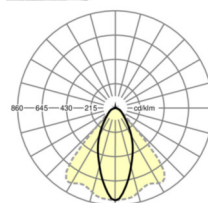

CHARACTERISTICS

Order number	18624304100
EAN number	4020863358045
Commodity code	94051190
Certification mark	IP 64, Protection class I, ENEC10 VDE, F, D, HACCP DIN10500/Food/IFS-application-related suitability/BRC, Indoor, CE
Impact resistance (IK rating)	IK03 (-20°C bis 35°C)
Ambient temperatur	ta -20°C to 35°C
Warranty period	5 years
State funding programs	BEG - Federal funding for efficient buildings (valid only for Germany)

ELECTRICAL ENGINEERING

Controller	Electronic driver (1 pcs.)
System output	53W
Mains voltage	230V/50Hz
Energy efficiency class/light source	C

LIGHTING TECHNOLOGY

Placement	LED, Colour rendering/Light colour CRI ≥ 80 / 4000K
Colour tolerance (MacAdam)	3SDCM
Photobiological safety (Luminaire)	RG1
Nominal luminous flux	9272lm
LED service life	50000h L80/B10 (Tq 35°C)
Luminaire luminous efficiency	176lm/W
Beam angle	40° (C0) / 85° (C90)
UGR lat./long.	20.3 / 22.3

MECHANICS

Housing colour	traffic white RAL 9016
Dimensions (LxWxH/DxH)	1531mm x 55mm x 37mm
Weight (net)	1.9kg
Type of installation	Mounting rail system installation

Dimensions

L	1531 mm	Length
B	55 mm	Width
H	37 mm	Height

DEEP-LINK

<https://www.regiolux.de/en/article/18624304100>

Reference	LED 9000lm 840
ηLB	100 %
Φ ↓↑	99 % / 1 %
UGR lat./long.	20.3 / 22.3